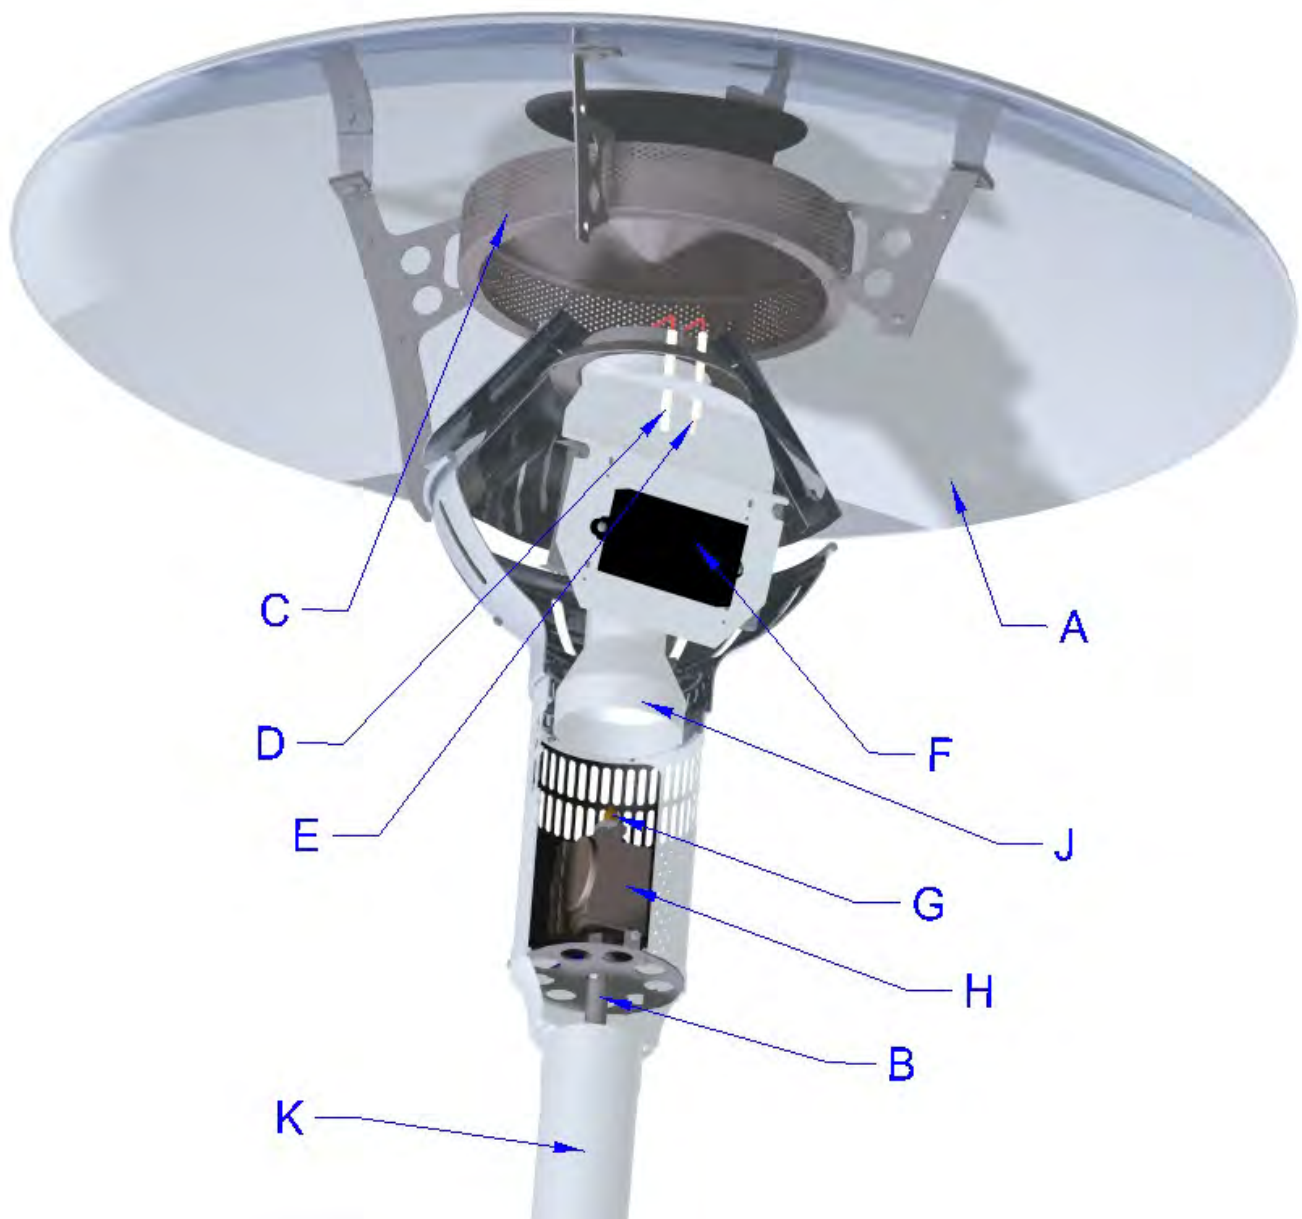

## evenGLO GA301-U & GA301-T Parts List

Item	Description	Part #
A	Reflector package	ES041
B	Gas Hose Assembly 63" Gas Hose Assembly 75"	EG014 EG027
C	Emitter	ES011
D	Flame Sensor	EE002
E	Spark Electrode	EE001
F	Electronic Control Module	EE009

Item	Description	Part #
G	Orifice (NAT) Orifice (LPG)	EG002 EG022
H	Gas Valve (NAT) Gas Valve (LPG)	EG001 EG023
I	Indicator Light (not shown)	EE010
J	Burner assembly	EG008
K	Pole Package Black 63" Pole Package Black 75" Pole Package S/S 63" Pole Package S/S 75"	ES114 ES131 ES081 ES132
M	Ignition wire (not shown)	EE005

# evenGLO GA301-MP Exploded View - Replacement Parts

### Model GA301-M & GA301-MP

Item	Description	Part No.	Qty	Item	Description	Part No.	Qty
1	Pole Neck	ES170*	1	2	Housing Top Cover	ES171*	1
3	Pole Assembly	ES171*	1	4	Emitter	ES011	1
5	Knob	EH016	1	8	Burner Housing Assembly	ES185*	1
7	Wheel Assembly	EH029	1	10	Main Housing	ES161*	1
9	Arm Assembly w/Shield Support	ES119	4	12	Tip Switch	EE034	1
11	Main Base	ES168*	1	14	Gas Valve	EG036	1
13	Electronic Igniter	EE028	1	16	Pilot Burner	EE032	1
15	Current Interrupter	EG038	1	18	Breakaway Pilot Nut	KG015	2
17	Thermocouple	EE038	1	20	Regulator & Hose Assembly		1
19	Pilot Tube S/S	EG042	1				