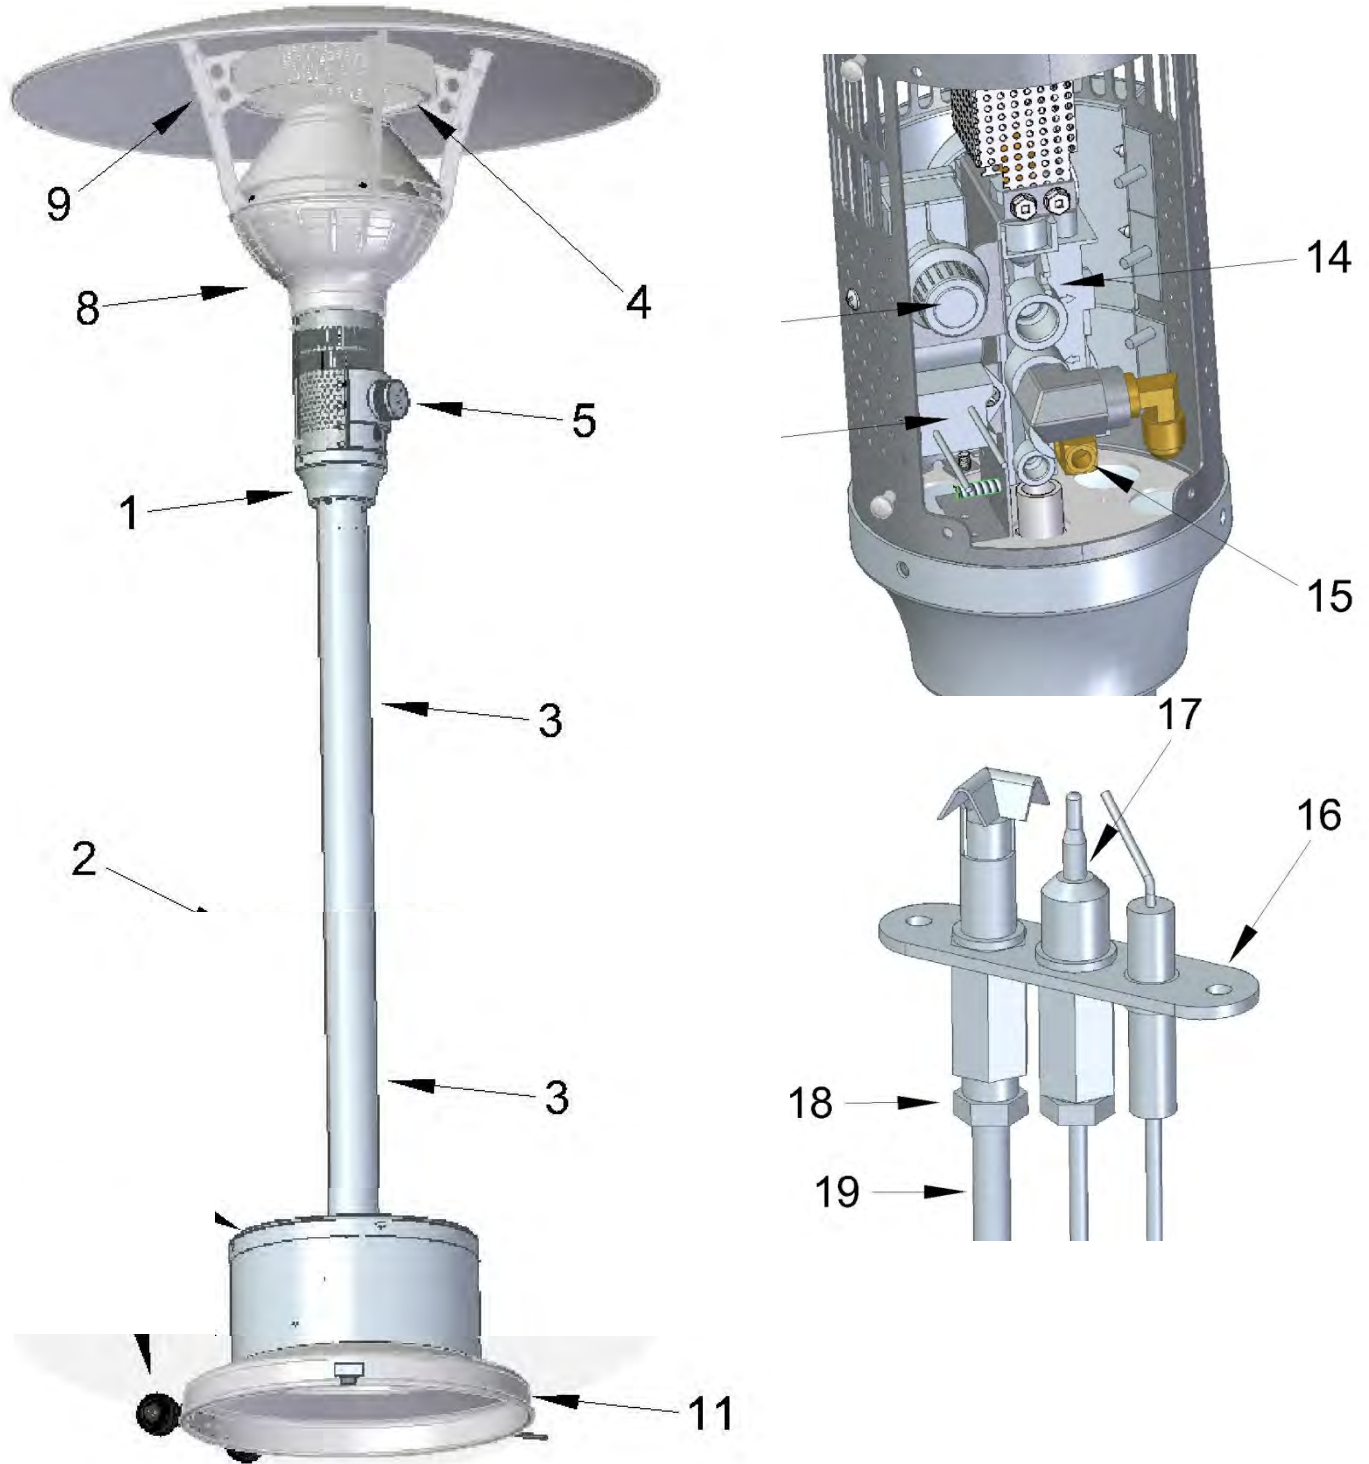

## evenGLO GA301-U & GA301-T Parts List

Item	Description	Part #
A	Reflector package	ES041
B	Gas Hose Assembly 63" Gas Hose Assembly 75"	EG014 EG027
C	Emitter	ES011
D	Flame Sensor	EE002
E	Spark Electrode	EE001
F	Electronic Control Module	EE009

Item	Description	Part #
G	Orifice (NAT) Orifice (LPG)	EG002 EG022
H	Gas Valve (NAT) Gas Valve (LPG)	EG001 EG023
I	Indicator Light (not shown)	EE010
J	Burner assembly	EG008
K	Pole Package Black 63" Pole Package Black 75" Pole Package S/S 63" Pole Package S/S 75"	ES114 ES131 ES081 ES132
M	Ignition wire (not shown)	EE005

# evenGLO GA301-MP Exploded View - Replacement Parts

### Model GA301-M & GA301-MP

Item	Description	Part No.	Qty	Item	Description	Part No.	Qty
1	Pole Neck	ES170*	1	2	Housing Top Cover	ES171*	1
3	Pole Assembly	ES171*	1	4	Emitter	ES011	1
5	Knob	EH016	1	8	Burner Housing Assembly	ES185*	1
7	Wheel Assembly	EH029	1	10	Main Housing	ES161*	1
9	Arm Assembly w/Shield Support	ES119	4	12	Tip Switch	EE034	1
11	Main Base	ES168*	1	14	Gas Valve	EG036	1
13	Electronic Igniter	EE028	1	16	Pilot Burner	EE032	1
15	Current Interrupter	EG038	1	18	Breakaway Pilot Nut	KG015	2
17	Thermocouple	EE038	1	20	Regulator & Hose Assembly		1
19	Pilot Tube S/S	EG042	1				