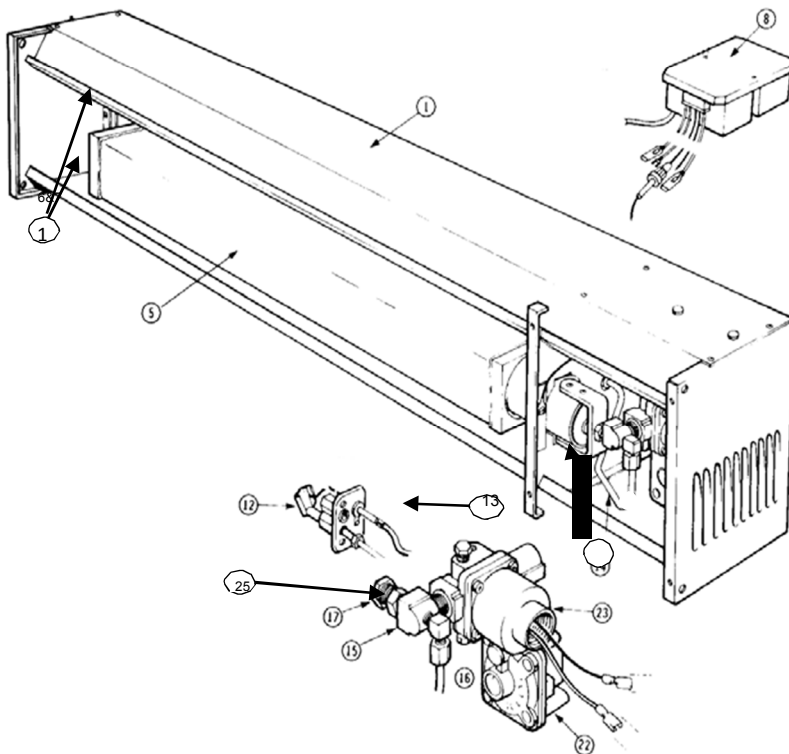

manufactured by  
**Infrared**  
**Dynamics**  
parts list

#	PART #	DESCRIPTION	\$ PRICE
1	22002	CASING GLOSSY BLACK	387
1	22002 4	CASING S/S	465
2	32031	REAR DOOR CASING BLACK	24
2	32031 4	REAR DOOR CASING S/S	40
5	22004 1	S25 BURNER	399
5	22004 2	S34 BURNER	489
6	70037	SCREW 8-32 X 3/4 SS - burner	1/4
7	70038	NUT, 8-32 HEX SS - burner	1/4
8	DS1142E	IGNITION MODULE SYNETEK (residential grade)	199
8	12014 24	IGNITION MODULE CHANNEL CONTROLS (commercial grade)	278
9	70035	SCREW 8-32 X 1/2 SSST	1/4
10	22006	DOOR ASSEMBLY BLACK (incl. latch)	32
10	22006 4	DOOR ASSEMBLY S/S (incl. latch)	32
11	71021	DOOR LATCH ASSEMBLY	9
12	22024	PILOT ELECTRODE ASSEMBLY (with gasket, compression nut & ferrule)	82
13	50011	PILOT GASKET	3
15	80027	ELBOW 1/4 TUBE 1/8MPT	9
16	22021 1	REGULATOR - VALVE ASSEMBLY- contains 15,17,22,23;25 (specify S25 / S34 & natural / LP gas)	370
17	80032	LOCKNUT	2
18	22009	TOP CASING BLACK	138
18	22009 4	TOP CASING S/S	161
20	22010	GRILL ASSY	119
20	22010-2	GRILL ASSY, REINFORCED	138
22	90056	NG/LP REGULATOR	69
23	90054	SOLENOID VALVE 24V	192
24	90009 1	1/2" GAS VALVE	28
25	35001 44	ORIFICE S25 NAT	4
25	35001 39	ORIFICE S34 NAT	4
25	35001 53	ORIFICE S25 LP	4
25	35001 50	ORIFICE S34 LP	4
31	32043	BAR CHANNEL BLACK (each)	16
31	32043 2	BAR CHANNEL S/S (each)	54
32	70007	BOLT 3/8-16 X 5/8 SS	2
33	70013	WASHER 3/8 LOCK SS	1/2
34	70059	NUT 3/8 SS	1
35	32041	"S" BRACKET BLACK (each)	12
35	32041 2	"S" BRACKET SS (each)	24
36	70061	SCREW 1/4-20 X 1/2 SS	1/2
37	71023	NUT 1/4- 20 SS	0.5
38	32042	"L" BRACKET BLACK	14
38	32042 2	"L" BRACKET SS	28
39	70060	BOLT 1/4 X 1-1/4 SS LAG	1
39	70060-2	BOLT 1/4 X 2 SS LAG	2
39	70060-3	BOLT 1/4 X 3 SS LAG	3
40	12006	Black Mounting Kit (includes items # 31 - 39 w 1/4" lags)	100
40	12006-S	SS Mounting Kit (includes items # 31 - 39 w 1/4" lags)	200
41	32047	INSULATION FOR CONTROL BOX (TWO HALVES)	20
•	70026	SCREW #8 X 1/2 SS	1/2
•			